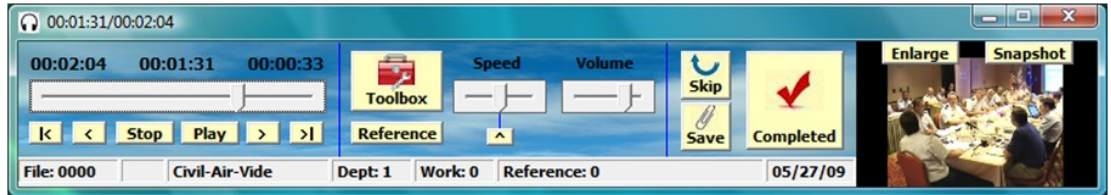

## - **New DigiScribe Version** - “Import or Stream Work”

If you are already using DigiScribe with video files, or are planning to, you should re-install this new version to take advantage of its ability to play more types of video files. Installing “Windows Media Format Runtime” and “DirectX Runtime” files, available at [www.Microsoft.com](http://www.Microsoft.com), also helps support the playback of some video file types by installing additional video codecs.

New features include the addition of an Import feature. Import lets you easily browse to and import work from external media, including handheld recorders. The Browse feature, now called the Stream feature also lets you easily browse to work to stream its playback directly from the media.